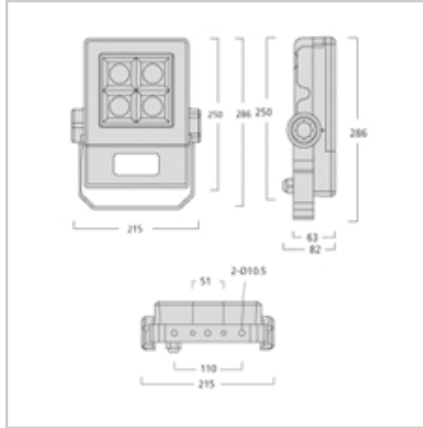

SYLVANIA

Product selected: FloodLED 12 4500K wide

Product Image

Product Line Drawing

Lamp(s)

Certifications

Product Details

Order code	0047704
Item name	FloodLED 12 4500K wide
Mounting	Ceiling surface
Place of use	Exterior
Colour	Aluminium grey
Length (mm)	63
Width	215
Height (mm)	286
Weight (kg)	3
RAL	9007
Safety distance	200
Ta Rating	-30°C - +60°C
Distribution type	Direct - Adjustable
Beam	42°, Wide
Diffuser finish	Clear
Diffuser material	Glass
LOR (%)	97%
Reflector finish	Bright
Reflector material	Aluminium
Lamps description	LED Neutral-White 25W 4500K
Number of lamps	1
Lamp included	Yes
Number of heads	1
Emergency	Without
T Class Max	+60°C
T Class Min	-30°C
Transformer availability	Included
Transformer description	LED Driver
Transformer mounting	Integral
Transformer type	Electronic
Voltage (V)	230